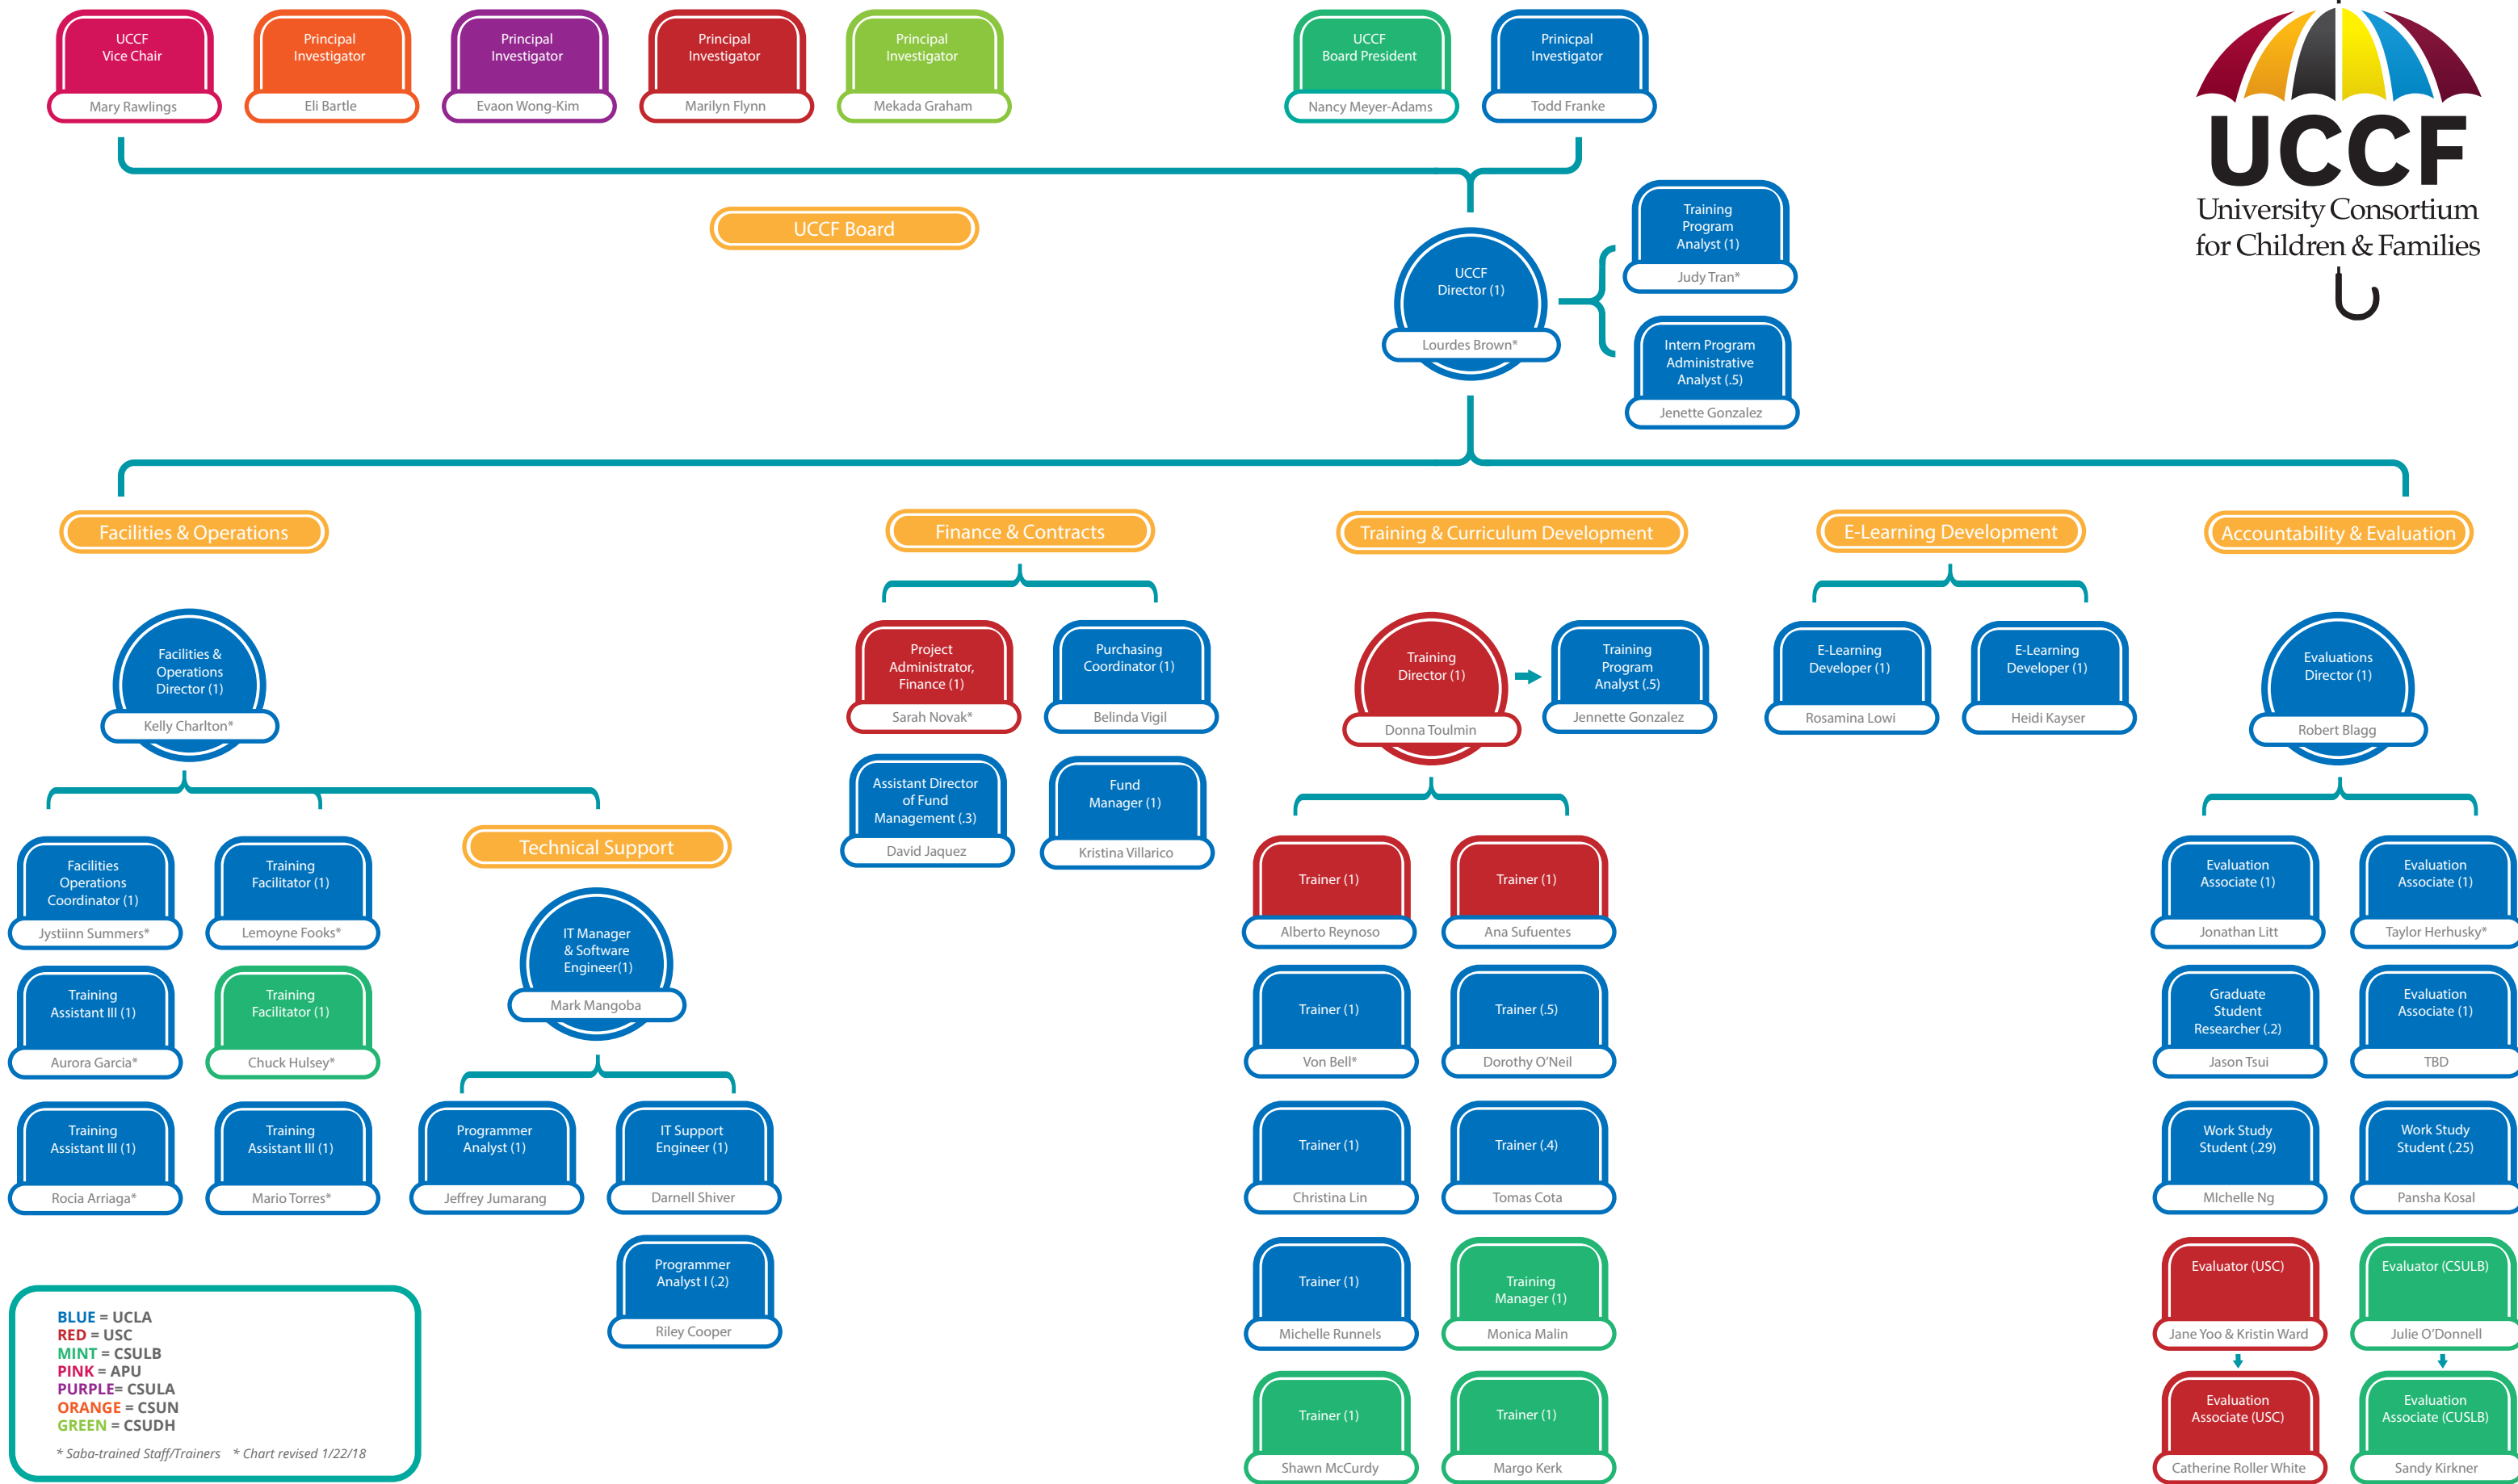

UCCF Training Center Organizational Chart

BLUE = UCLA
RED = USC
MINT = CSULB
PINK = APU
PURPLE = CSULA
ORANGE = CSUN
GREEN = CSUDH
 * Saba-trained Staff/Trainers * Chart revised 1/22/18